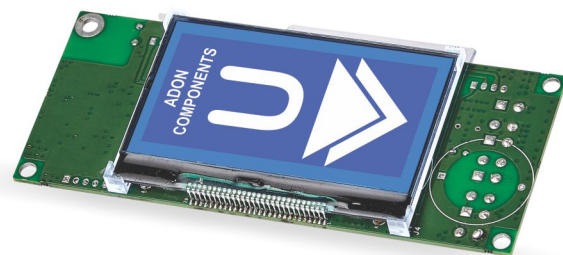

TFT Color Display 3.2"

**FEATURES:**

- Advertisement function increases the added value of displays, and express users' uniqueness and diverseness.
- TFT LCD display is easy to use with its multi-function settings.
- Users can change messages by themselves, such as background pictures, arrow, floor, time and date.
- East to update pictures and modify messages by USB.
- High definition makes the images more active and lively.
- All Above Display Comes in two variant Seven Segment Input.
- CANbus Serial Input With Button and Call Register I/O.

**Monochrome**

Display

240 X 128 GLCD Monochrome

128 X 64 GLCD Monochrome

- All Above Display Comes in two variant**
- Seven Segment Input.
  - CANbus Serial Input With Button and Call Register I/O.